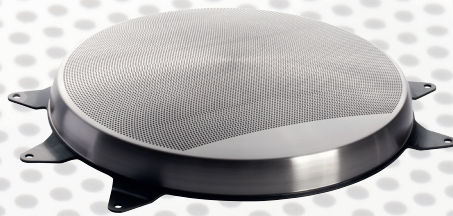

**RMIG**

we make ideas come to life

RMIG NOLD IS YOUR SPECIALIST FOR PREMIUM QUALITY SHEET METAL AND DECORATIVE ITEMS FOR BOTH INTERIOR AND EXTERIOR APPLICATIONS, NO MATTER WHETHER WE ARE TALKING PERFORATED METAL, EXPANDED METAL OR SOLID METAL.

## HIGHLIGHT: STAINLESS MEETS TOPCOAT 0168V35®

THE TOPCOAT 0168V35 INCREASES CORROSION DURABILITY WITH NO ADVERSE DESIGN IMPACT. A MUST WHEN YOU ARE DEALING WITH THE REQUIREMENTS OF THE AUTOMOTIVE SECTOR.